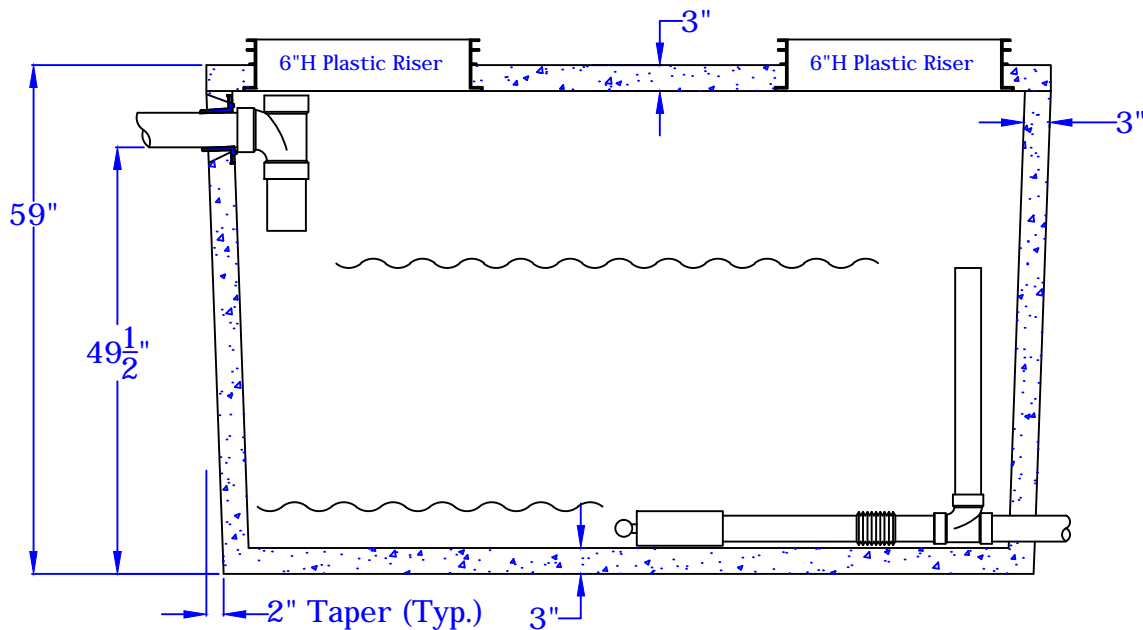

AA Section of 1000 Gallon Flout Tank
No Scale

This drawing is for informational use only.
If you have any questions call Rosenberrys
Septic Tank Service at 717-532-4026

March 2012