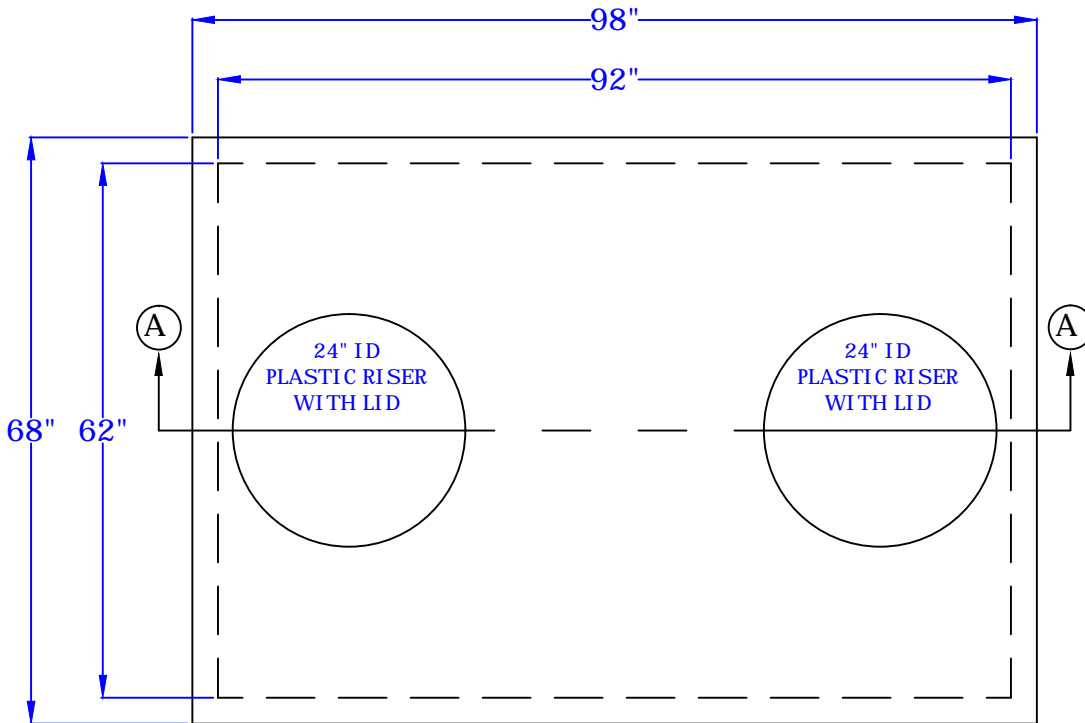

Rosenberry's Septic Service
 8885 Pineville Road, Shippensburg Pa 17257
 Phone 717-532-4026 Fax 717-532-7229

1000 Gallon
Flout Tank

Plan View of Lid
 No Scale

AA Section of 1000 Gallon Flout Tank
 No Scale

This drawing is for informational use only.
 If you have any questions call Rosenberrys
 Septic Tank Service at 717-532-4026

March 2012