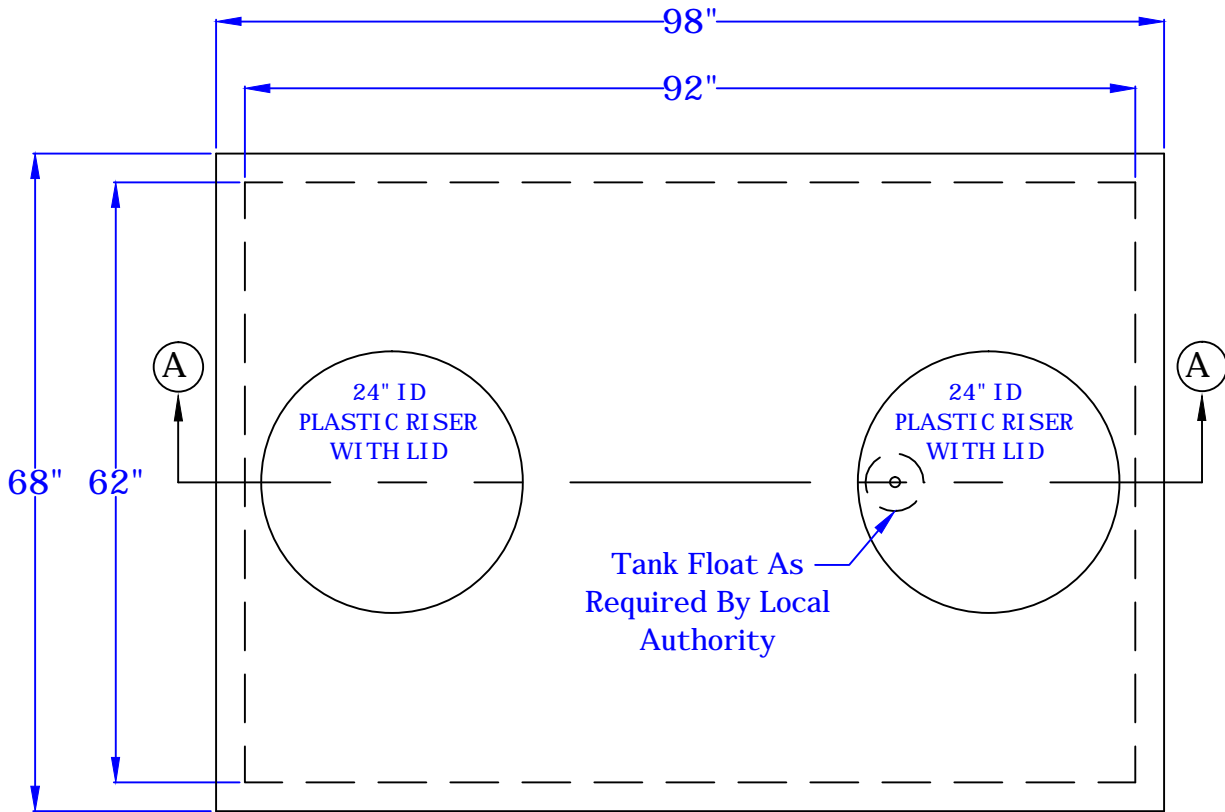

Rosenberry's Septic Service

8885 Pineville Road, Shippensburg Pa 17257

Phone 717-532-4026 Fax 717-532-7229

1000 Gallon Holding Tank

Plan View of Lid
No Scale

AA Section of 1000 Gallon
Holding Tank
No Scale