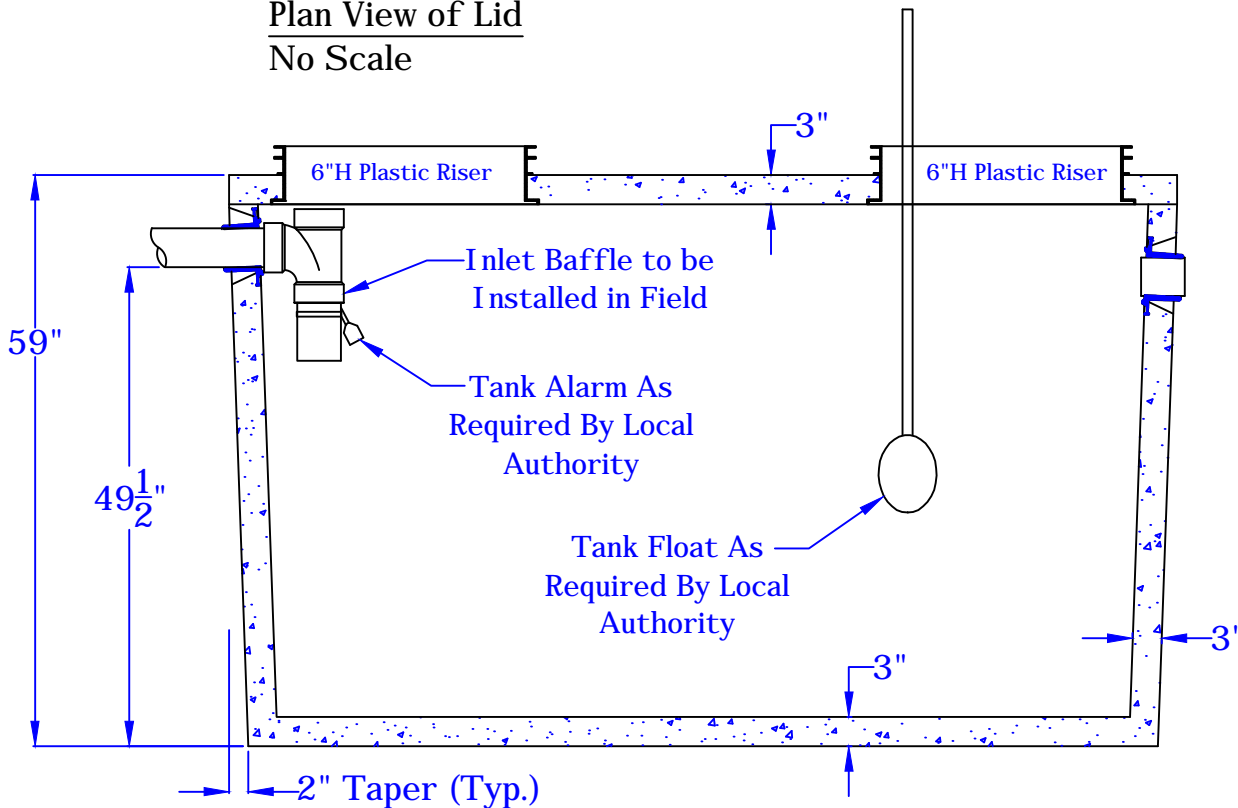

AA Section of 1000 Gallon
Holding Tank
No Scale

This drawing is for informational use only.
If you have any questions call Rosenberrys
Septic Tank Service at 717-532-4026
Sept 2005, revised Feb 2011