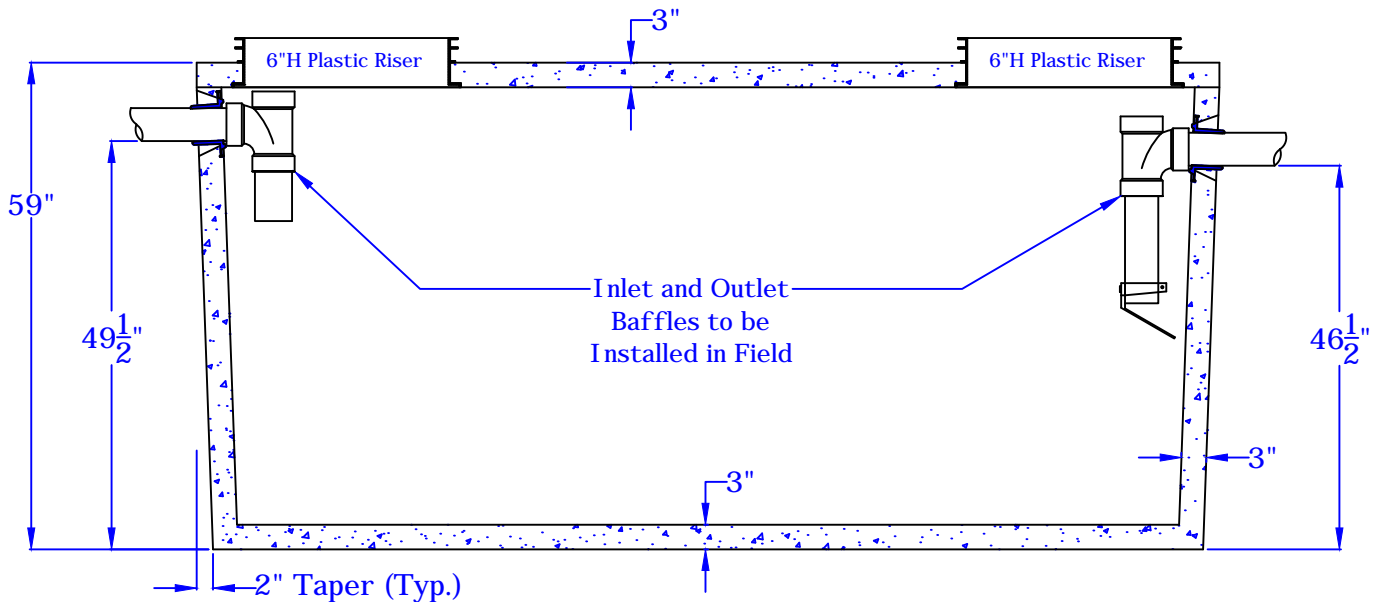

**Rosenberry's Septic Service**  
 8885 Pineville Road, Shippensburg Pa 17257  
 Phone 717-532-4026 Fax 717-532-7229

1250 Gallon Open  
Septic Tank

Plan View of Lid  
 No Scale

AA Section of 1250 Gallon Open Septic Tank  
 No Scale