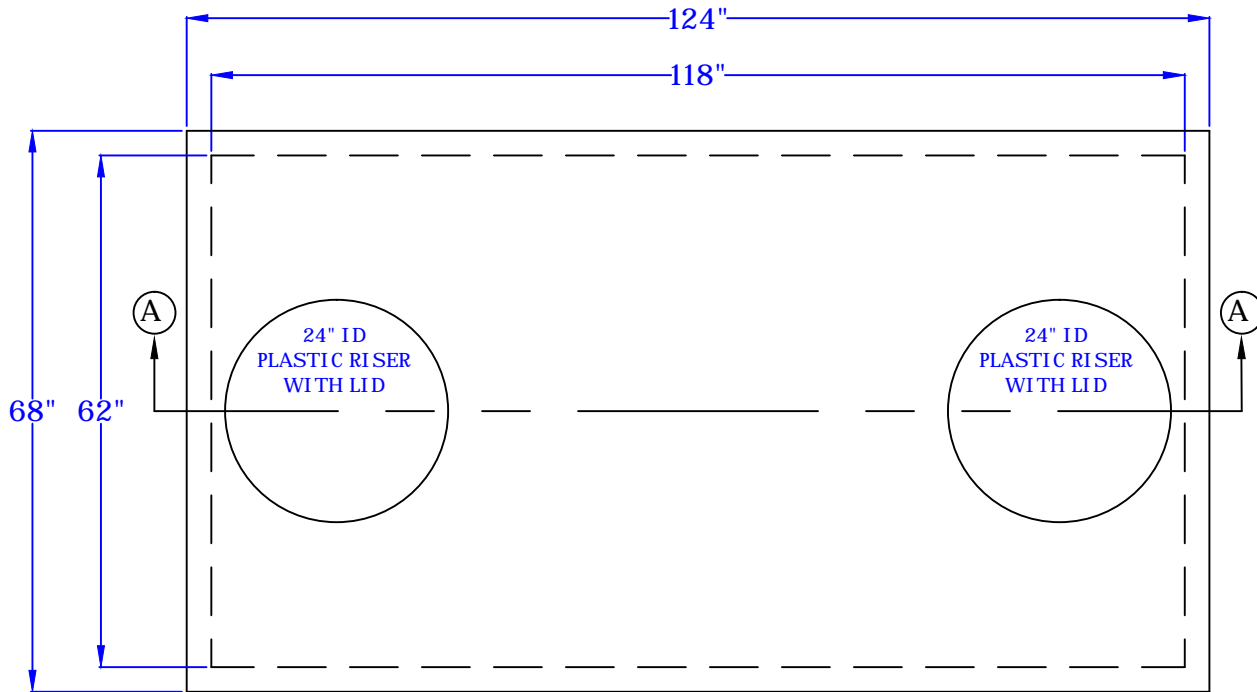

**Rosenberry's Septic Service**  
 8885 Pineville Road, Shippensburg Pa 17257  
 Phone 717-532-4026 Fax 717-532-7229

1250 Gallon Open  
Septic Tank

Plan View of Lid  
 No Scale

AA Section of 1250 Gallon Open Septic Tank  
 No Scale

**This drawing is for informational use only.**  
 If you have any questions call Rosenberrys  
 Septic Tank Service at 717-532-4026  
 Sept 2005, revised Feb 2011