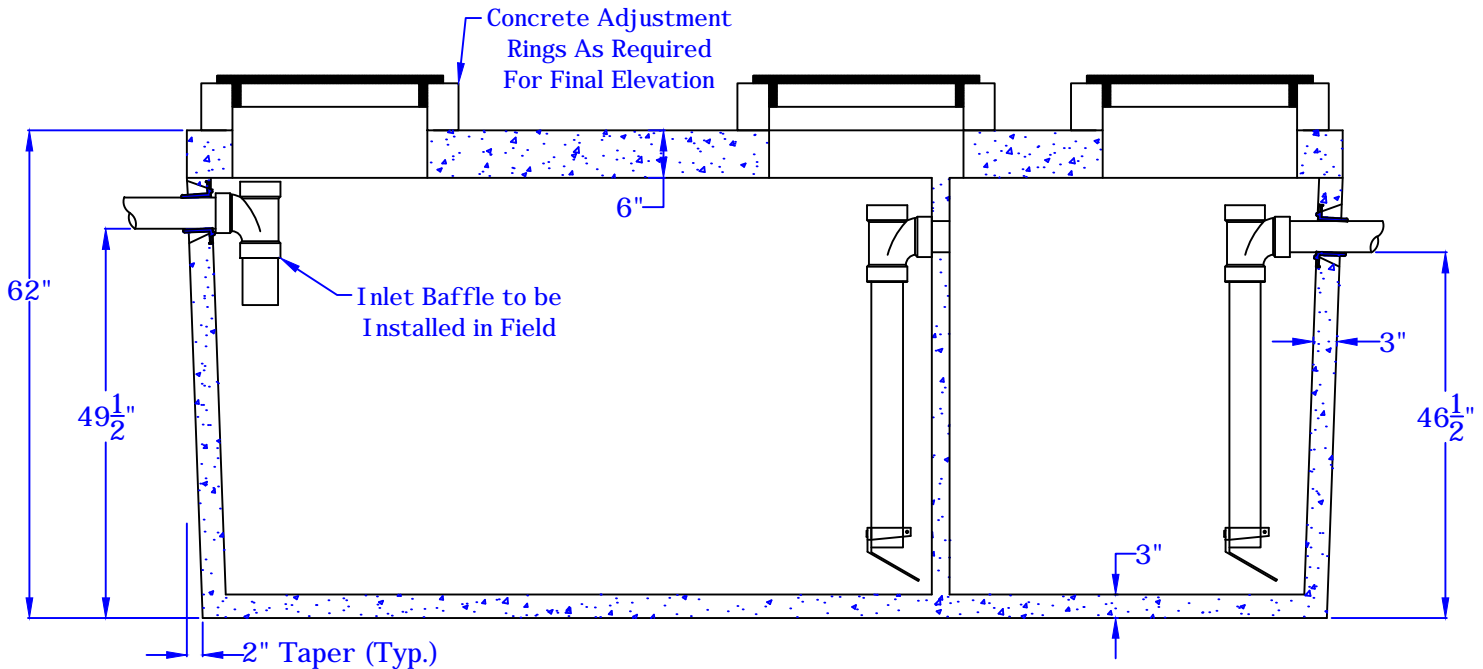

## 1500 Gallon 2 Compartment

## Grease Trap

Plan View of Lid

No Scale

AA Section of 1500 Gallon 2 Compartment Grease Trap

No Scale

This drawing is for informational use only.

If you have any questions call Rosenberrys

Septic Tank Service at 717-532-4026