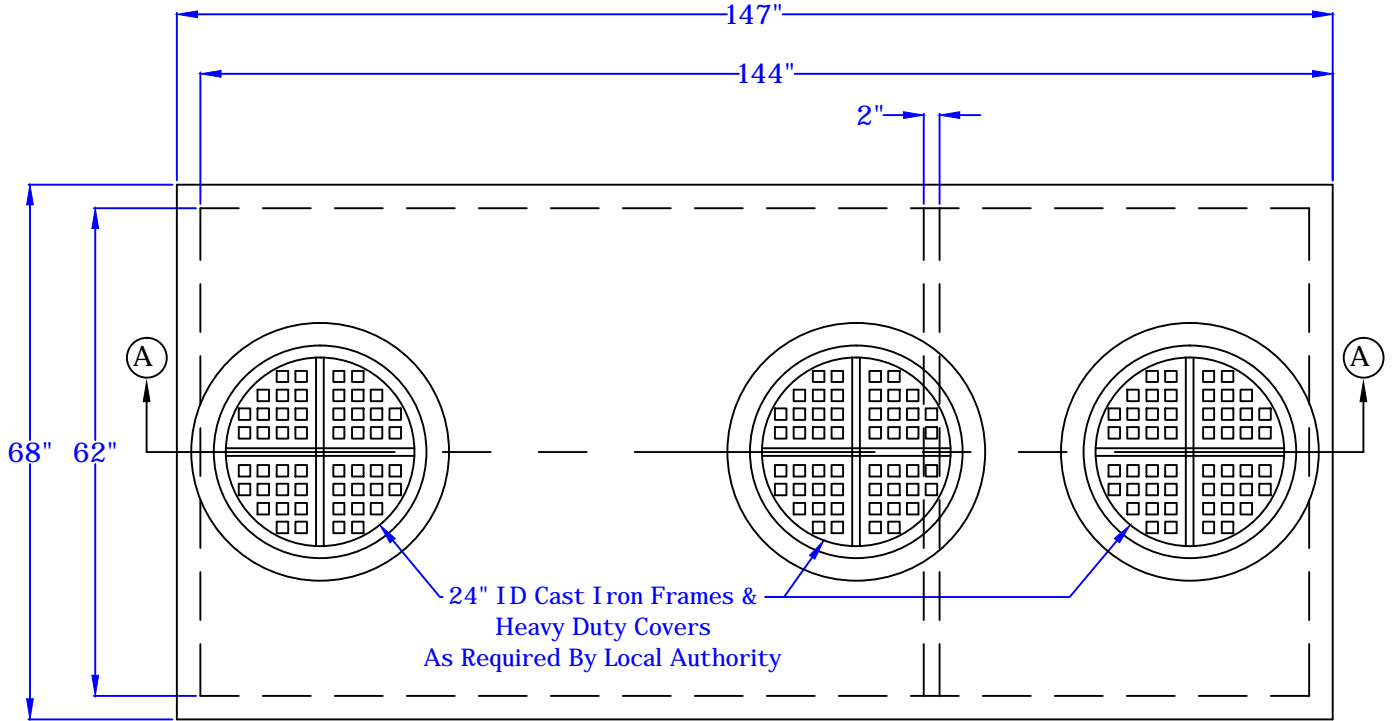

## Grease Trap

Plan View of Lid

No Scale

AA Section of 1500 Gallon 2 Compartment Grease Trap

No Scale

This drawing is for informational use only.

If you have any questions call Rosenberrys

Septic Tank Service at 717-532-4026