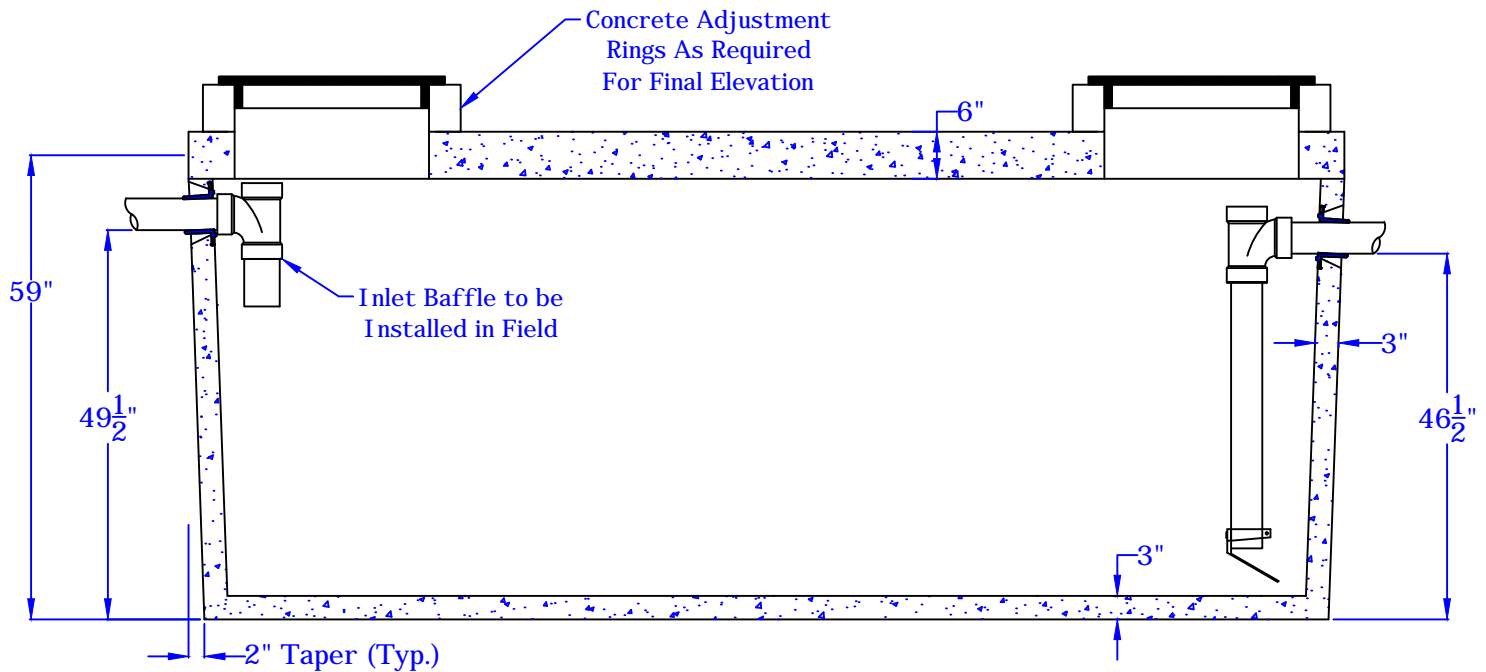

Rosenberry's Septic Service
 8885 Pineville Road, Shippensburg Pa 17257
 Phone 717-532-4026 Fax 717-532-7229

1500 Gallon Open Grease Trap

Plan View of Lid
 No Scale

AA Section of 1500 Gallon Open Grease Trap
 No Scale