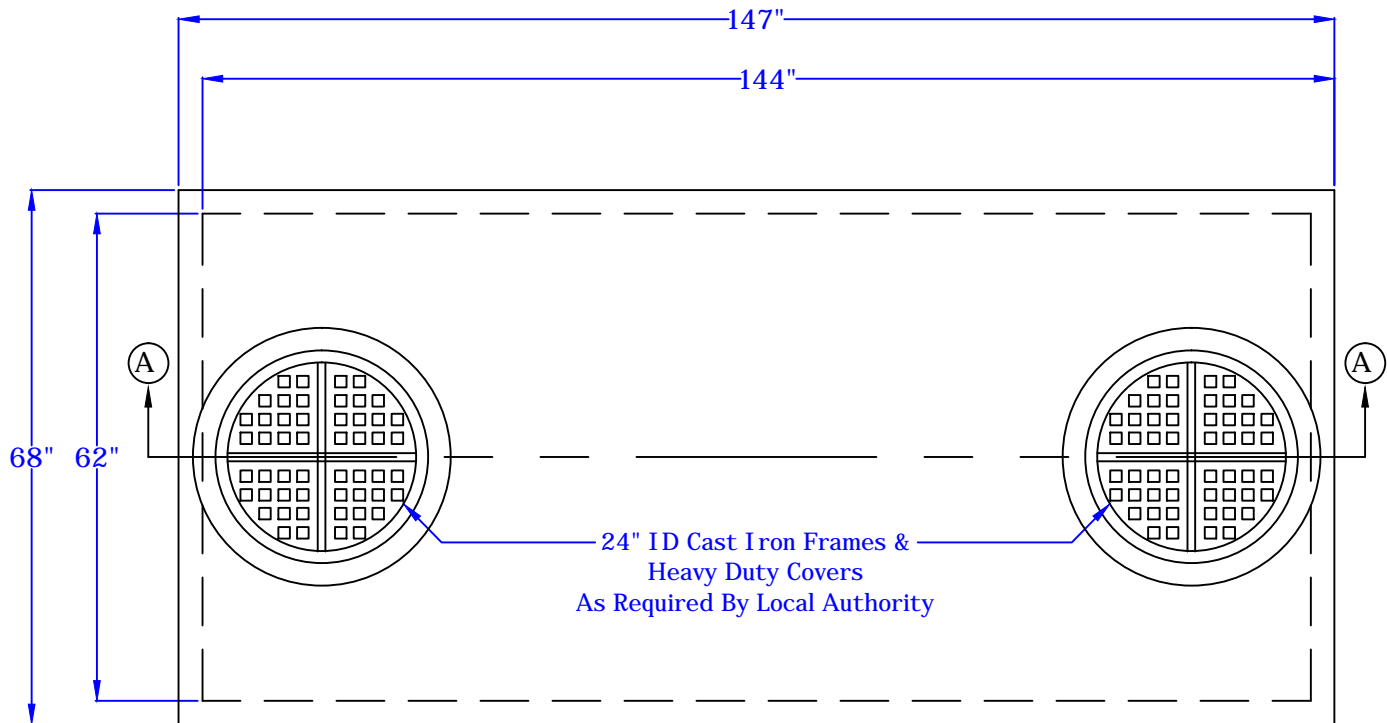

Rosenberry's Septic Service
 8885 Pineville Road, Shippensburg Pa 17257
 Phone 717-532-4026 Fax 717-532-7229

1500 Gallon Open Grease Trap

Plan View of Lid
 No Scale

AA Section of 1500 Gallon Open Grease Trap
 No Scale

This drawing is for informational use only.
 If you have any questions call Rosenberrys
 Septic Tank Service at 717-532-4026
 Oct 2005, revised Feb 2011