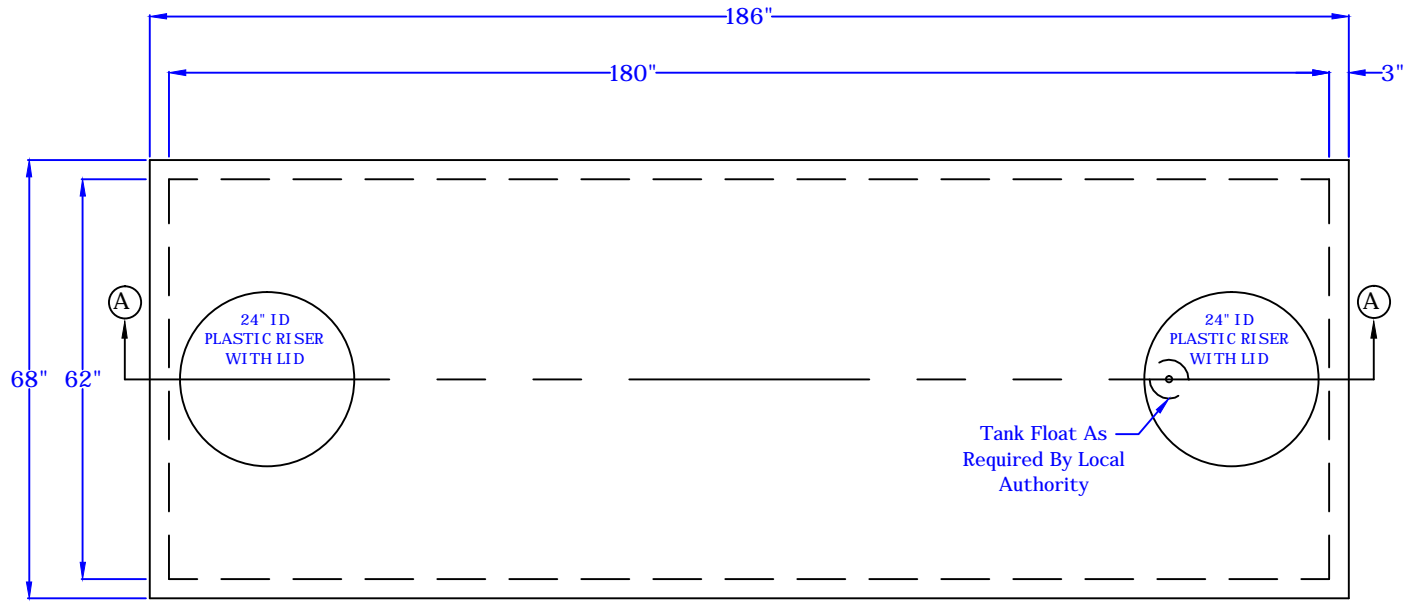

Rosenberry's Septic Service
8885 Pineville Road, Shippensburg Pa 17257
Phone 717-532-4026 Fax 717-532-7229

**2500 Gallon
Holding Tank**

Plan View of Lid
No Scale