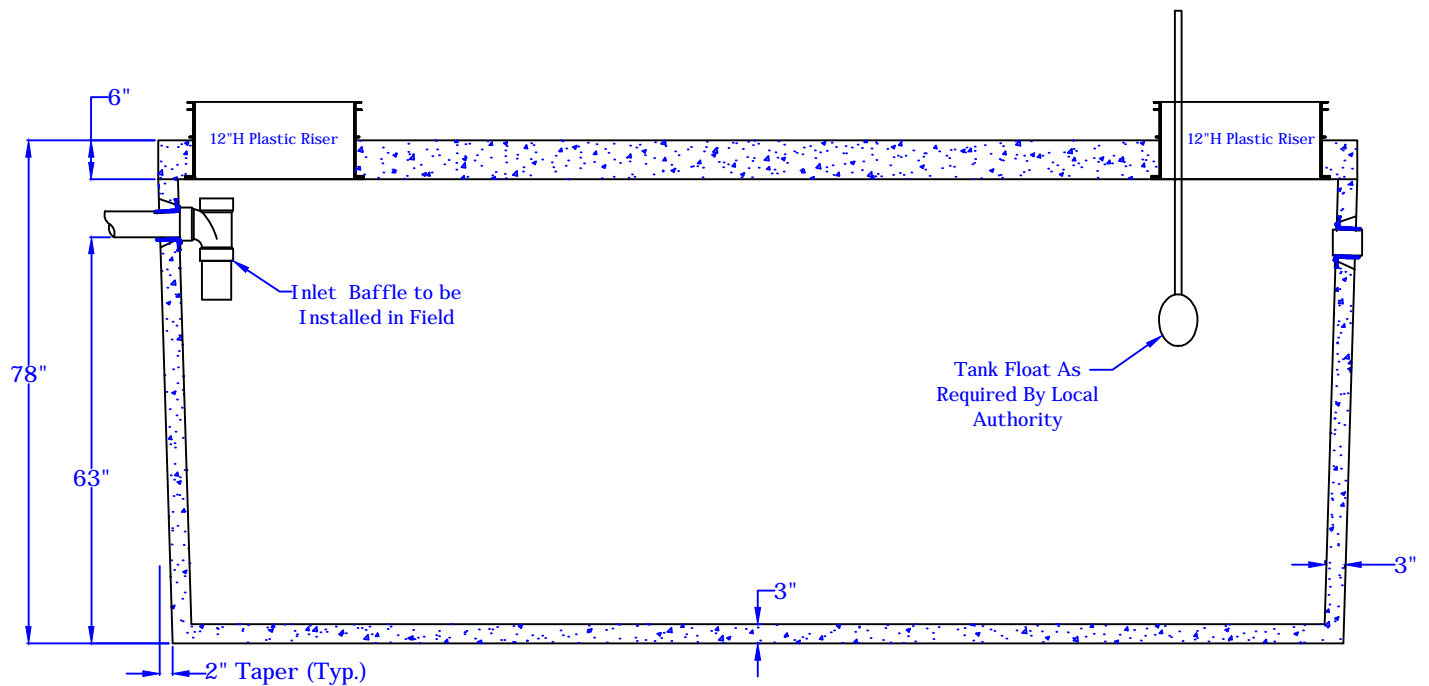

AA Section of 2500 Gallon Holding Tank
No Scale

This drawing is for informational use only.
If you have any questions call Rosenberrys
Septic Tank Service at 717-532-4026
Oct 2005, revised March 2011