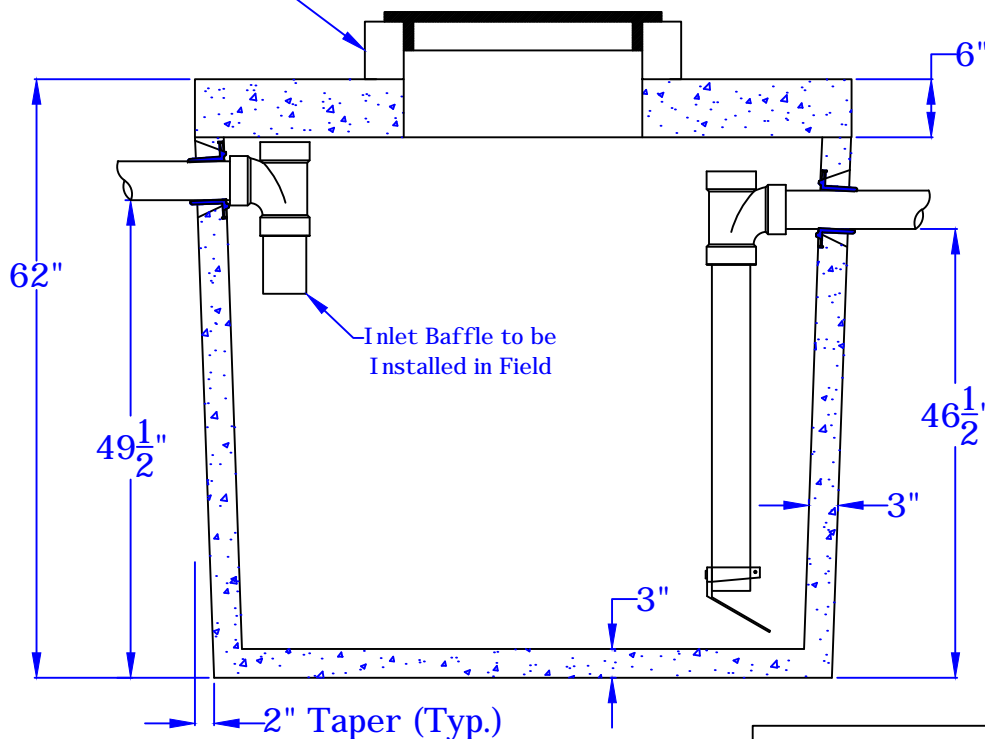

Rosenberry's Septic Service

8885 Pineville Road, Shippensburg Pa 17257
Phone 717-532-4026 Fax 717-532-7229

500 Gallon Open Grease Trap

Plan View of Lid
No Scale

24" ID Cast Iron Frame &
Heavy Duty Cover
As Required By Local Authority

Concrete Adjustment Rings
As Required For Final Elevation

Section of 500 Gallon Grease Trap
No Scale

This drawing is for informational use only.
If you have any questions call Rosenberrys
Septic Tank Service at 717-532-4026
Sept 2005, revised Feb 2011