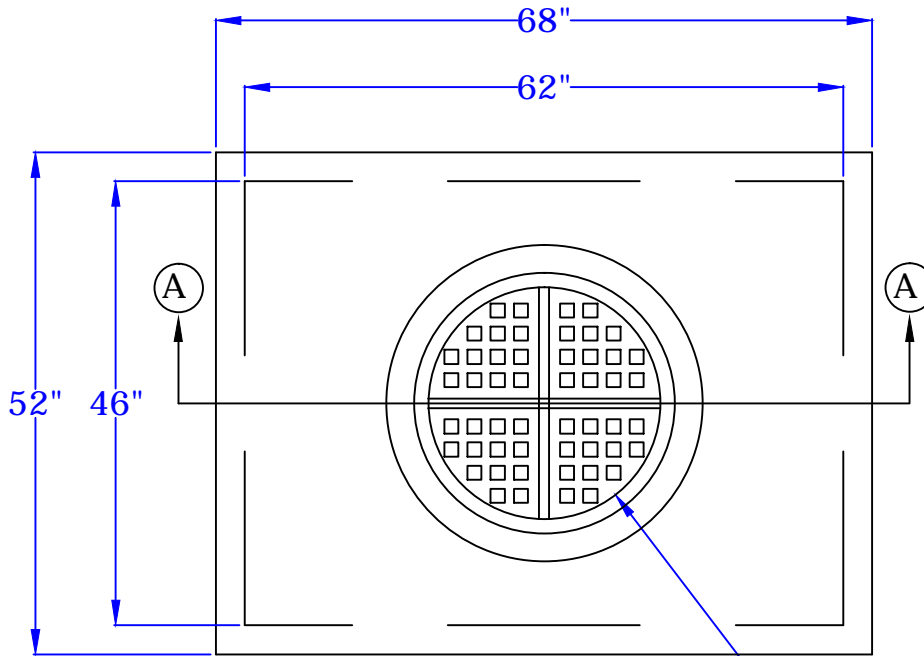

Rosenberry's Septic Service

8885 Pineville Road, Shippensburg Pa 17257
Phone 717-532-4026 Fax 717-532-7229

500 Gallon Open Grease Trap

Plan View of Lid
No Scale

24" ID Cast Iron Frame &
Heavy Duty Cover
As Required By Local Authority

Concrete Adjustment Rings
As Required For Final Elevation

Section of 500 Gallon Grease Trap
No Scale

This drawing is for informational use only.
If you have any questions call Rosenberrys
Septic Tank Service at 717-532-4026
Sept 2005, revised Feb 2011